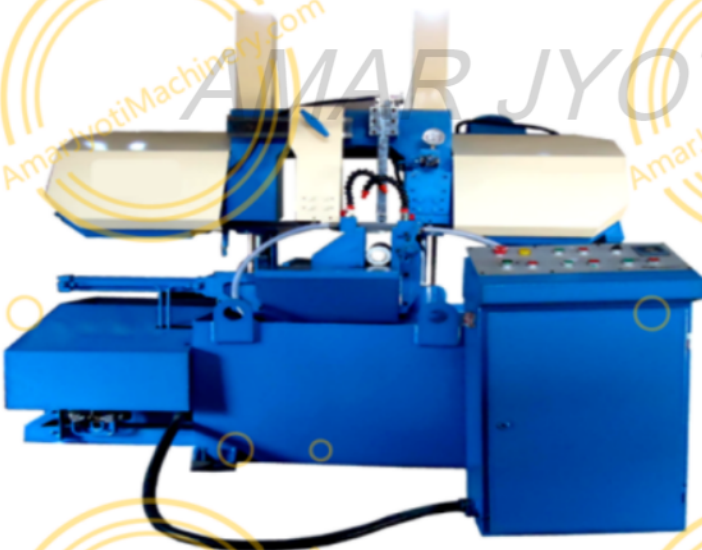

**METAL CUTTING BANDSAW
SEMI AUTOMATIC**